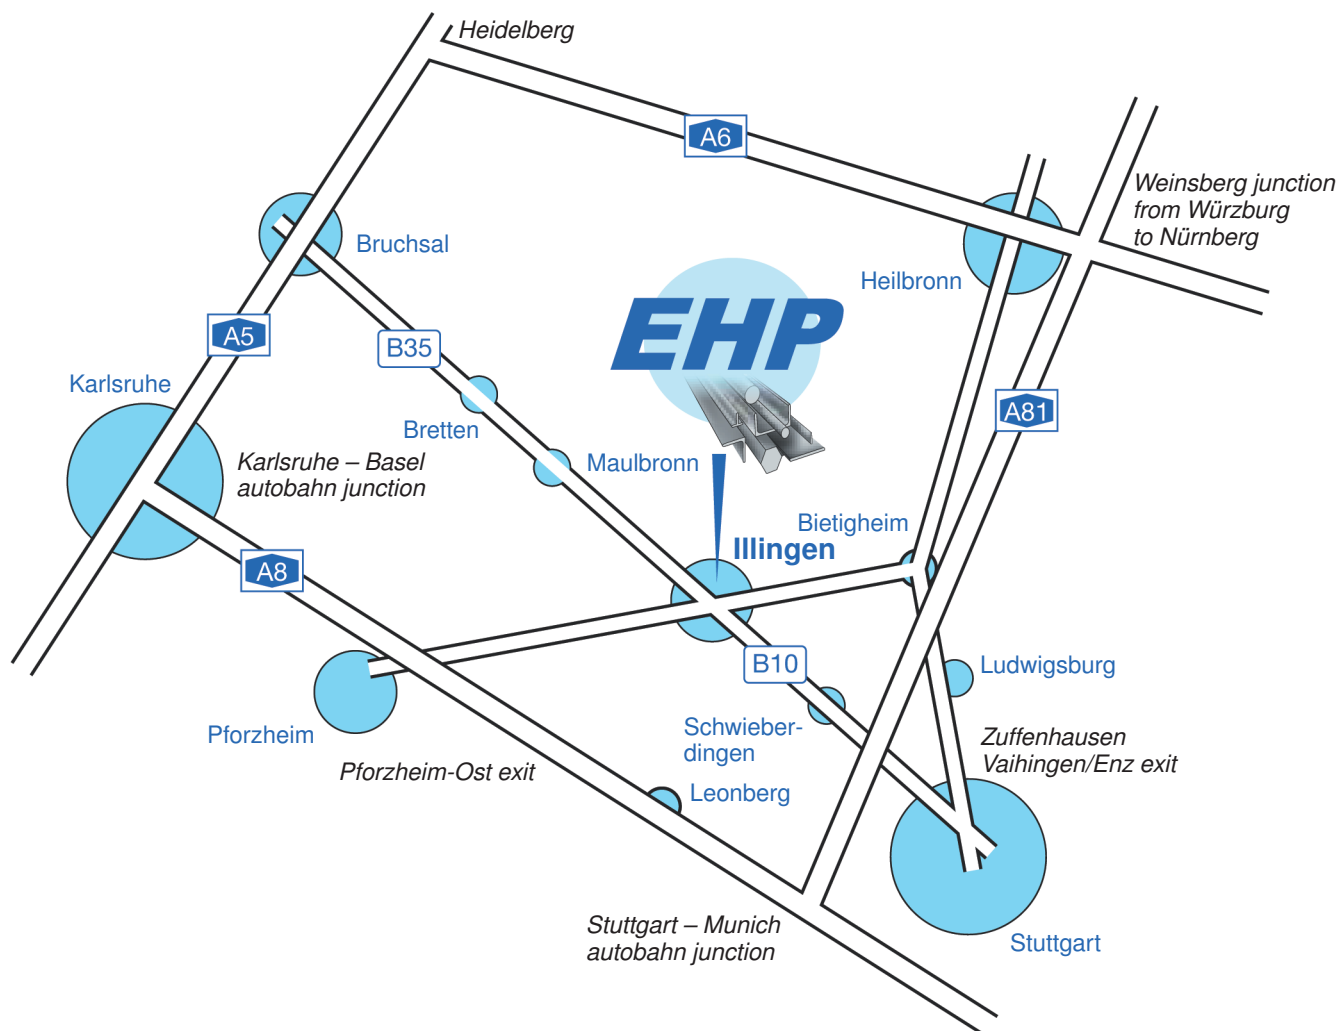

EHP GmbH - Edelstahl Handel Profile

Industriestraße 2
75428 Illingen

Telefon (0 70 42) 82 61-0
Telefax (0 70 42) 82 61-11

E-mail info@e-h-p.de
Internet www.e-h-p.de

Directions

Coming from Stuttgart

B10 → right after the Esso gas station, head towards Illingen → Industriegebiet Ost

Coming from München

Take Pforzheim Ost exit → head towards Mühlacker / Stuttgart
→ At the intersection of B10 / B35 (Agip gas station on the left)
→ head towards Stuttgart, turn left at the next stoplight towards Illingen → Industriegebiet Ost

Coming from Frankfurt / Heidelberg

On the A5, take the Bruchsal exit → Take the B35 towards Stuttgart → Turn right at next stoplight
→ At the intersection of B10 / B35. take a left towards Illingen → Industriegebiet Ost